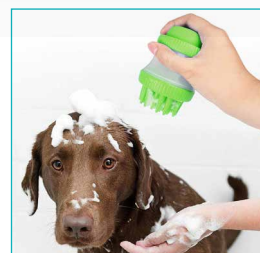

- **facile da utilizzare**
  easy to use
- **ottimo per erogare la giusta quantità di sapone**
  great for dispensing just the right amount of soap
- **punte in silicone morbido atossico**
  non-toxic soft silicone tips

COLORI DISPONIBILI / AVAILABLE COLOURS