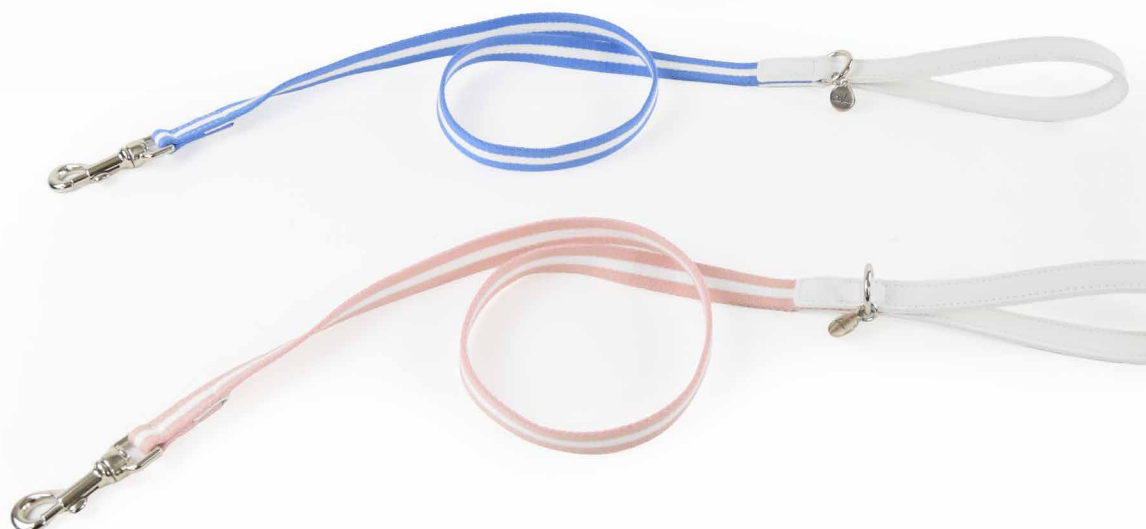

Da Vinci
made in Italy

COLLARE NASTRO A RIGHE E PELLE DI MELA
STRIPED RIBBON COLLAR WITH APPLE LEATHER

30x2,0 cm	35x2,0 cm	40x2,0 cm	45x2,0 cm
DV733020LB	DV733520LB	DV734020LB	DV734520LB
8 056215 143355	8 056215 143362	8 056215 143379	8 056215 143386
DV733020LR	DV733520LR	DV734020LR	DV734520LR
8 056215 143409	8 056215 143416	8 056215 143423	8 056215 143430

cm 30x2,0: collo/neck cm 21-25,5
cm 35x2,0: collo/neck cm 26-30,5
cm 40x2,0: collo/neck cm 31-35,5
cm 45x2,0: collo/neck cm 36 - 40,5

GUINZAGLIO NASTRO A RIGHE E PELLE DI MELA
STRIPED RIBBON LEASH WITH APPLE LEATHER

110x2,0 cm
DV7311020LB
8 056215 143393
DV7311020LR
8 056215 143447