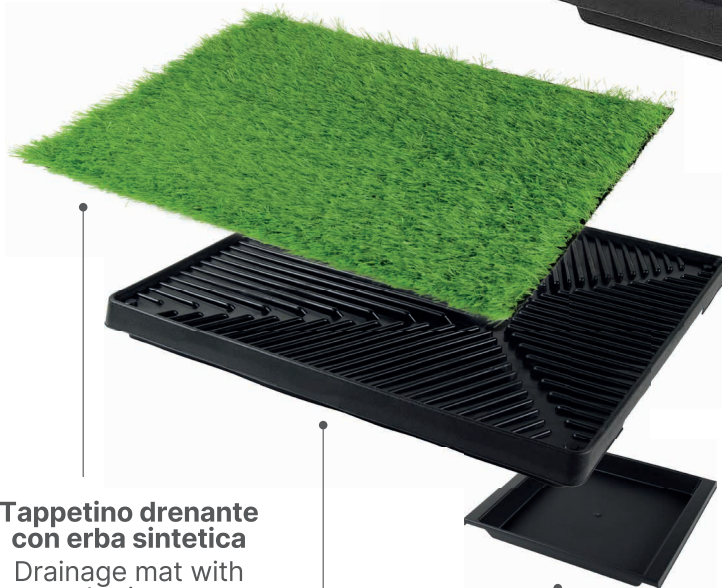

IGIENE E CURA

Health and Hygiene

smartgrass

Toilette con erba sintetica per cani
DOG TOILET WITH SYNTHETIC GRASS

Toilette avec herbe synthétique pour chiens

Bandejas con césped sintético para perros

Toilette mit Kunstgras für Hunde

63x51x6,3h cm

SMART GRASS - TOILETTE CON ERBA SINTETICA PER CANI
SMART GRASS - DOG TOILET WITH SYNTHETIC GRASS

641311

8 055598 641311

63x51
cm

1

4

Tappetino drenante con erba sintetica
Drainage mat with synthetic grass

Vaschetta di drenaggio
Drainage tray

Vaschetta di raccolta scorrevole
Sliding waste tray

pronto all'uso
READY TO USE

facile da pulire
EASY TO CLEAN

uso interno-esterno
INDOOR-OUTDOOR USE

sistema drenante
DRAINAGE SYSTEM