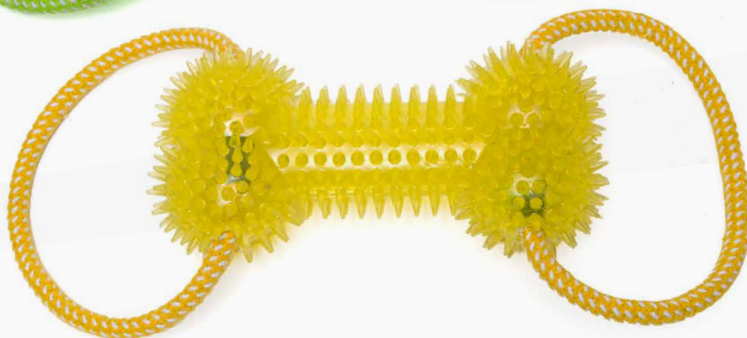

Giochi in corda

Rope toys

OSSO IN TPR CON CORDA COLORI ASSORTITI
TPR BONE WITH ROPE ASSORTED COLOURS

GHC641410

8 055598 641410

38 cm

125 g

4

24