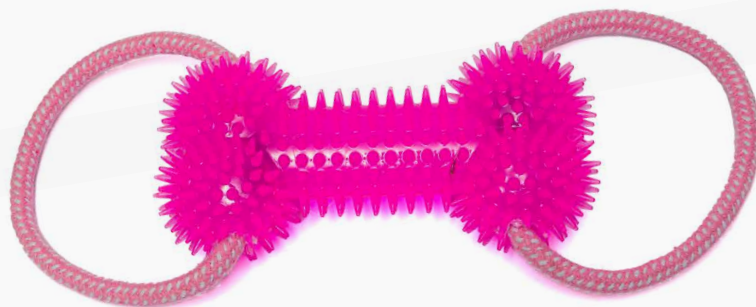

Giochi in corda

Rope toys

OSSO IN TPR CON CORDA COLORI ASSORTITI
TPR BONE WITH ROPE ASSORTED COLOURS

GHC641410

8 055598 641410

38 cm

125 g

4

24