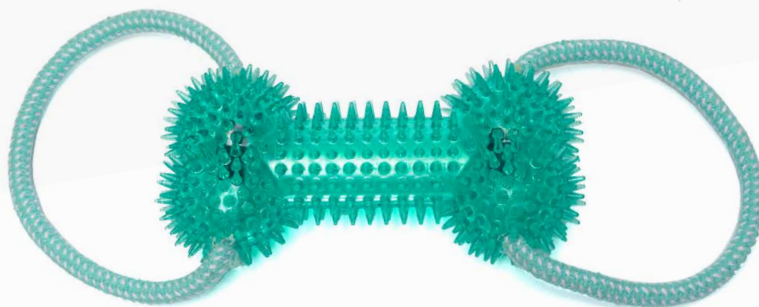

Giochi in corda

Rope toys

OSSO IN TPR CON CORDA COLORI ASSORTITI
TPR BONE WITH ROPE ASSORTED COLOURS

GHC641410

8 055598 641410

38 cm

125 g

4

24