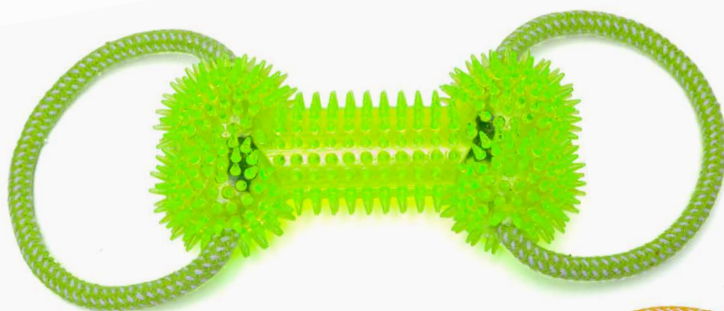

Giochi in corda

Rope toys

OSSO IN TPR CON CORDA COLORI ASSORTITI
TPR BONE WITH ROPE ASSORTED COLOURS

GHC641410

8 055598 641410

38 cm

125 g

4

24