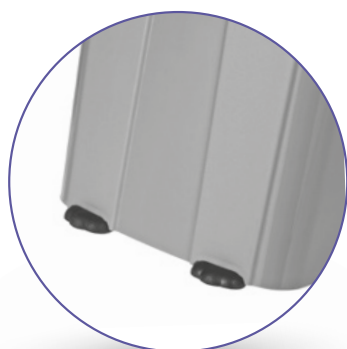

DISPENSER IN PLASTICA "OTO" COLORI ASSORTITI

Con piedini fissi sagomati davanti, ruote girevoli dietro e maniglia con chiusura di sicurezza anti-odori, paletta inclusa.

"OTO" FOOD CONTAINER MIXED COLOURS

With fixed shaped feet in front, swivel wheels behind and anti-odor safety closure handle, scoop inside.

	Lt	gr	PZ		
S S10090200	16 Lt / 6 Kg	30x19x34h	1	1	8 022967 065634
	cm				
L S10090300	54 Lt / 20 Kg	40x24x55 h	1	1	8 022967 065412
	cm				

**PALETTA INCLUSA
SCOOP INSIDE**

**RUOTE E
GOMMINE ANTISCIVOLO
WHEELS AND ANTISLIP RUBBERS**